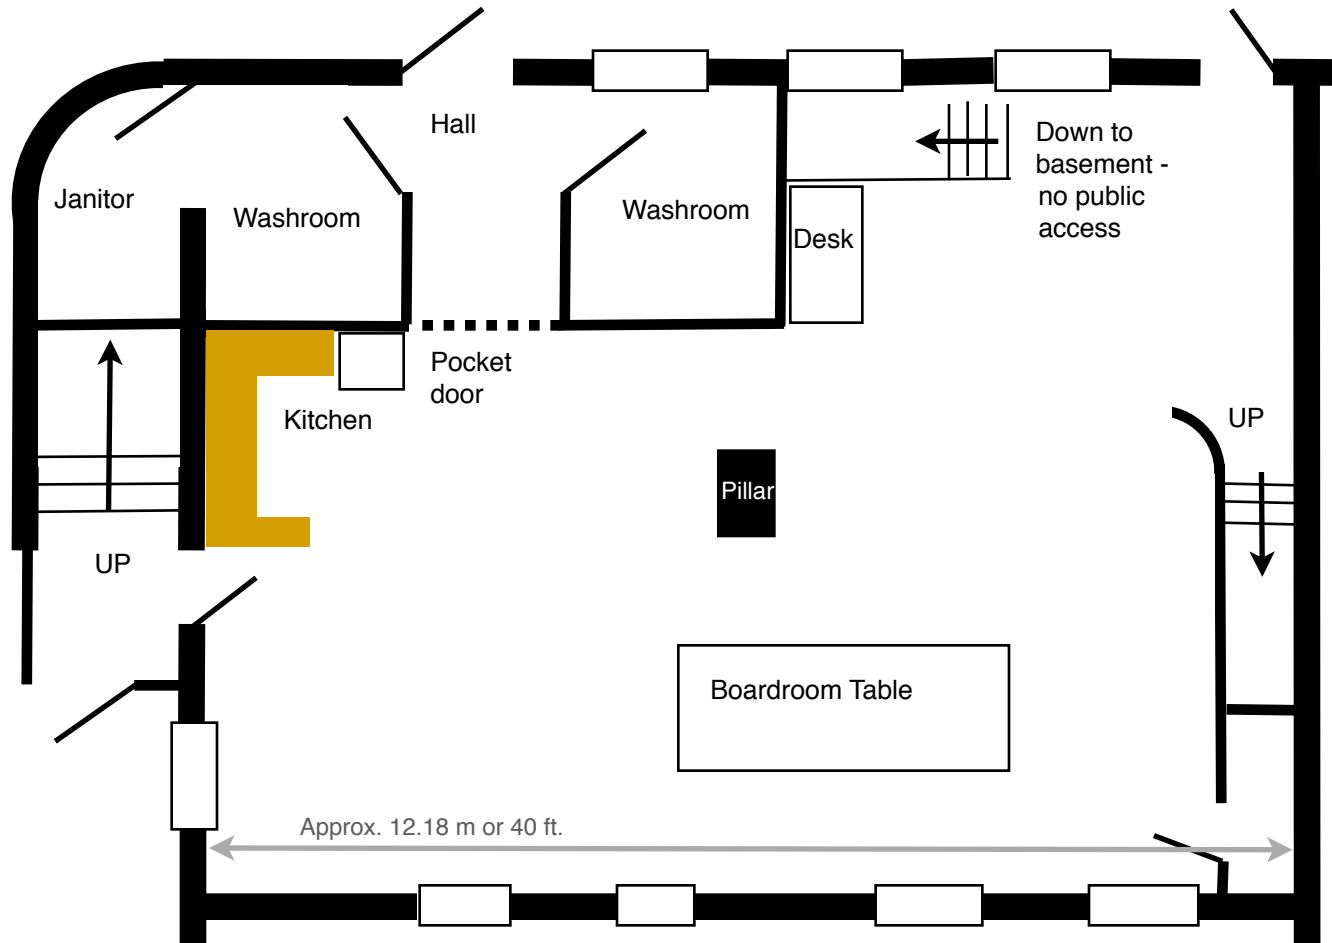

Sorauren Park Fieldhouse
First Floor Plan
50 Wabash Avenue

North
(park side)

South
(Wabash Avenue)