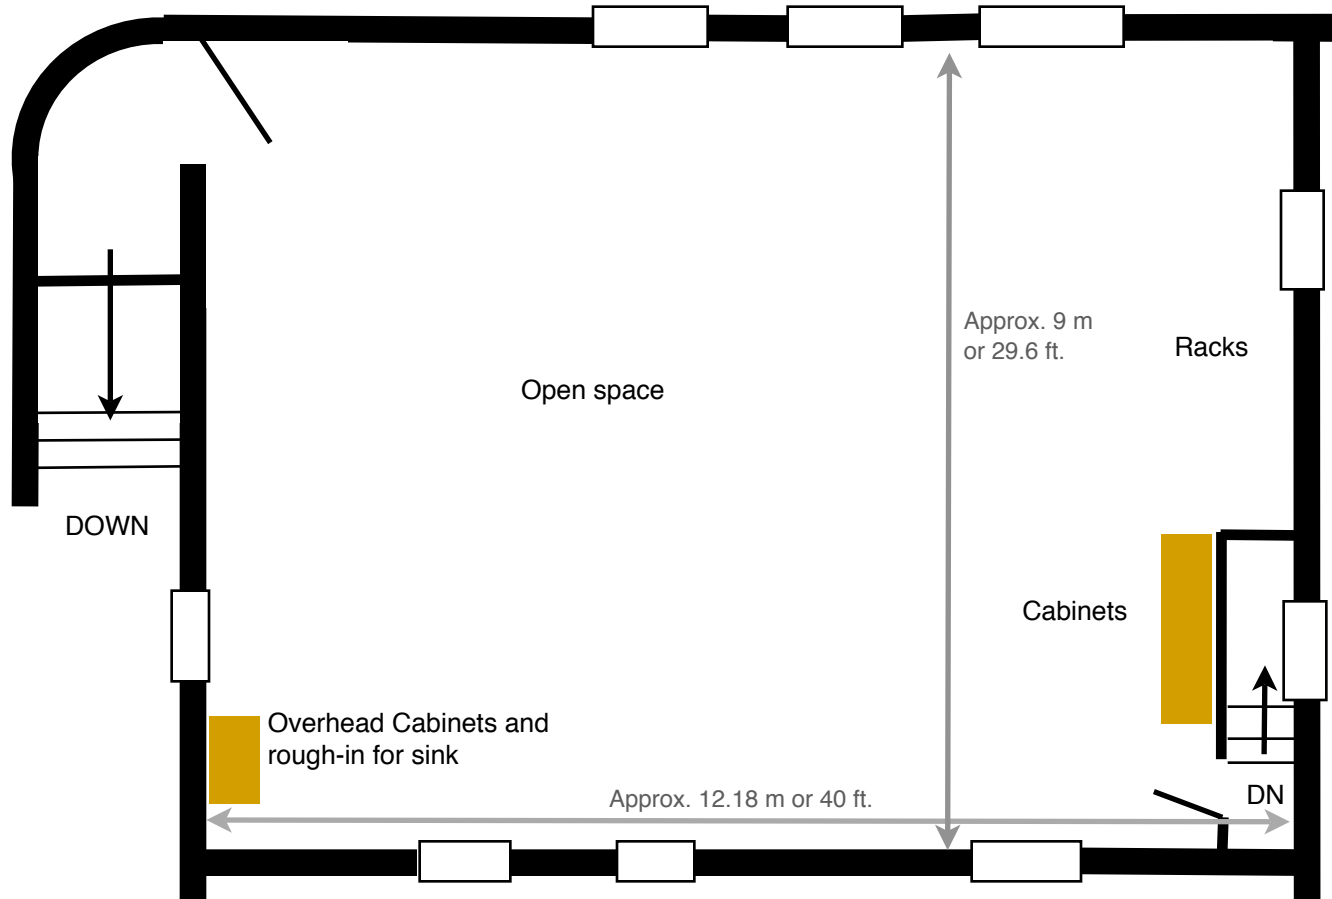

Sorauren Park Fieldhouse
Second Floor Plan
50 Wabash Avenue

North view
(park side)

South view
(Wabash Avenue)